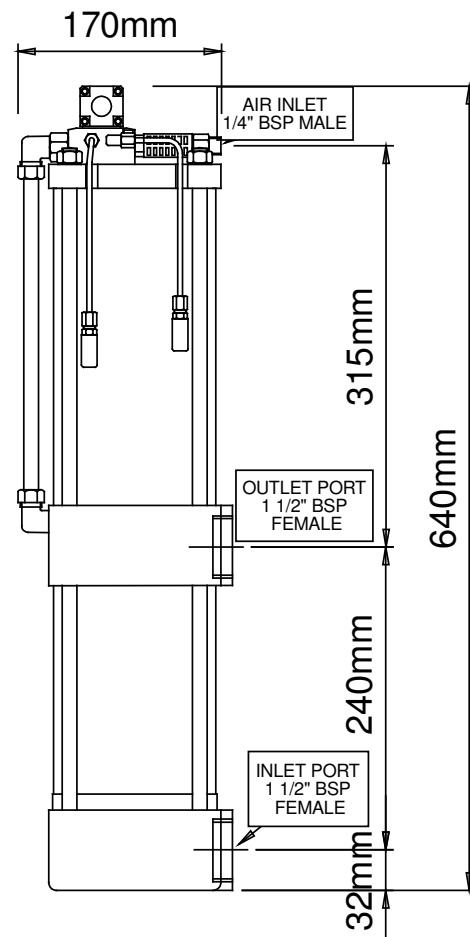

Hydraulic Pneumatic Services Ltd, Unit 17, King St Trading Est.
Middlewich, Cheshire, CW10 9LF, United Kingdom.

Tel: (0)1606 835725 Fax: (0)1606 737358 www.madan.uk.com